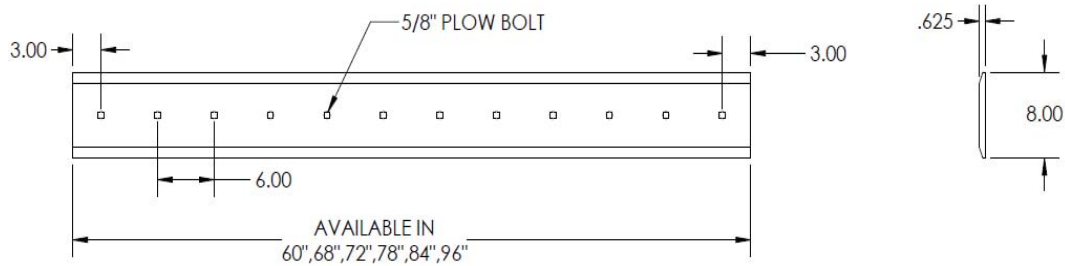

Bolt-On Cutting Edge

Model	Description	Weight
33193	60" / 10 Hole	80 lbs
33194	68" / 11 Hole	91 lbs
33050	72" / 12 Hole	96 lbs
33201J-07	78" / 13 Hole	105 lbs
33051	84" / 14 Hole	112 lbs
33052	96" / 16 Hole	128 lbs
33230	102" / 17 Hole	136 lbs
33231	108" / 18 Hole	144 lbs

Durable construction for years of use

5/8" x 8" Double Bevel Grade 1080

Bolt-On Tooth Bar

60" Model #33208, 68" Model #33209,
 72" Model #33039, 78" Model #33210,
 80" Model #33211, 84" Model #33164

-  Durable construction for years of use
-  Excellent tool for loosening compacted soil or grubbing out rocks
-  Adaptable to most tractor and skid steer loader buckets
-  An economical and convertible alternative to bolt-on or weld-on individual teeth
-  Replacement teeth available

Specifications	
Designed for buckets with 3/4" thick Cutting Edge (Fits all Legend Buckets)	
For other Bucket Models - Specify inside bucket width when ordering	
Overall Width	Varies by bucket width
Overall Depth	12 ¹ / ₄ "
Material	Grade 50 Steel
Weight	60" (81 lbs.), 68" (92 lbs.) 72" (97 lbs.), 78" (105 lbs.) 80" (108 lbs.), 84" (114 lbs)