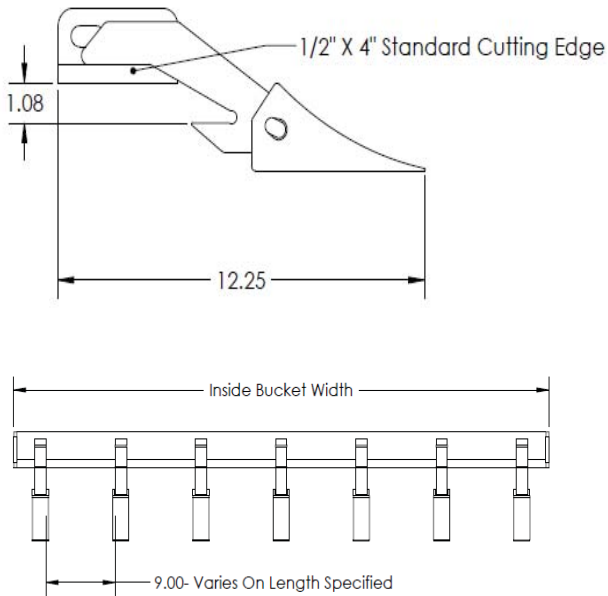

Bolt-On Cutting Edge

Model	Description	Weight
33193	60" / 10 Hole	80 lbs
33194	68" / 11 Hole	91 lbs
33050	72" / 12 Hole	96 lbs
33201J-07	78" / 13 Hole	105 lbs
33051	84" / 14 Hole	112 lbs
33052	96" / 16 Hole	128 lbs
33230	102" / 17 Hole	136 lbs
33231	108" / 18 Hole	144 lbs

Durable construction for years of use

5/8" x 8" Double Bevel Grade 1080

Bolt-On Tooth Bar

60" Model #33208, 68" Model #33209,
 72" Model #33039, 78" Model #33210,
 80" Model #33211, 84" Model #33164

-  Durable construction for years of use
-  Excellent tool for loosening compacted soil or grubbing out rocks
-  Adaptable to most tractor and skid steer loader buckets
-  An economical and convertible alternative to bolt-on or weld-on individual teeth
-  Replacement teeth available

Specifications	
Designed for buckets with 3/4" thick Cutting Edge (Fits all Legend Buckets)	
For other Bucket Models - Specify inside bucket width when ordering	
Overall Width	Varies by bucket width
Overall Depth	12 ¹ / ₄ "
Material	Grade 50 Steel
Weight	60" (81 lbs.), 68" (92 lbs.) 72" (97 lbs.), 78" (105 lbs.) 80" (108 lbs.), 84" (114 lbs)